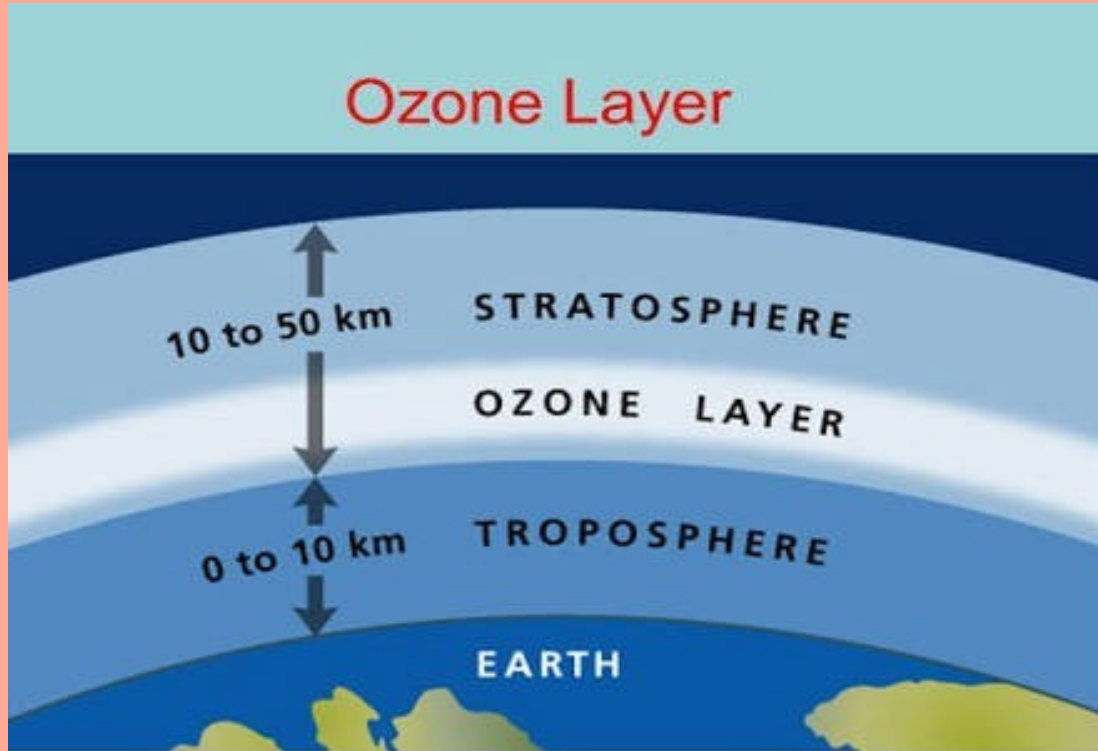

OZONE FOR LIFE

- World Ozone Day : September 16

Position Of Ozone Layer

Ozone Formation

Ozone layer is formed by combining 2 oxygen molecules with 1 oxygen molecule, thus forming O_3 .

Ozone And Earth

Ozone is a gas in the atmosphere that protects everything living on the Earth from harmful ultraviolet (UV) rays from the Sun. Without the layer of ozone in the atmosphere, it would be very difficult for anything to survive on the surface. Plants cannot live and grow in heavy ultraviolet radiation nor can the plankton that serve as food for most of the ocean life. The ozone layer acts as a shield to absorb UV rays, and keep the from doing damage at the Earth's surface.

Importance Of Ozone

The Importance of Ozone

Ozone acts as a screen for UV radiation in the Stratosphere.

99% of incoming Solar UV is screened by the ozone layer.

Without the ozone layer, life on Earth would not be possible.