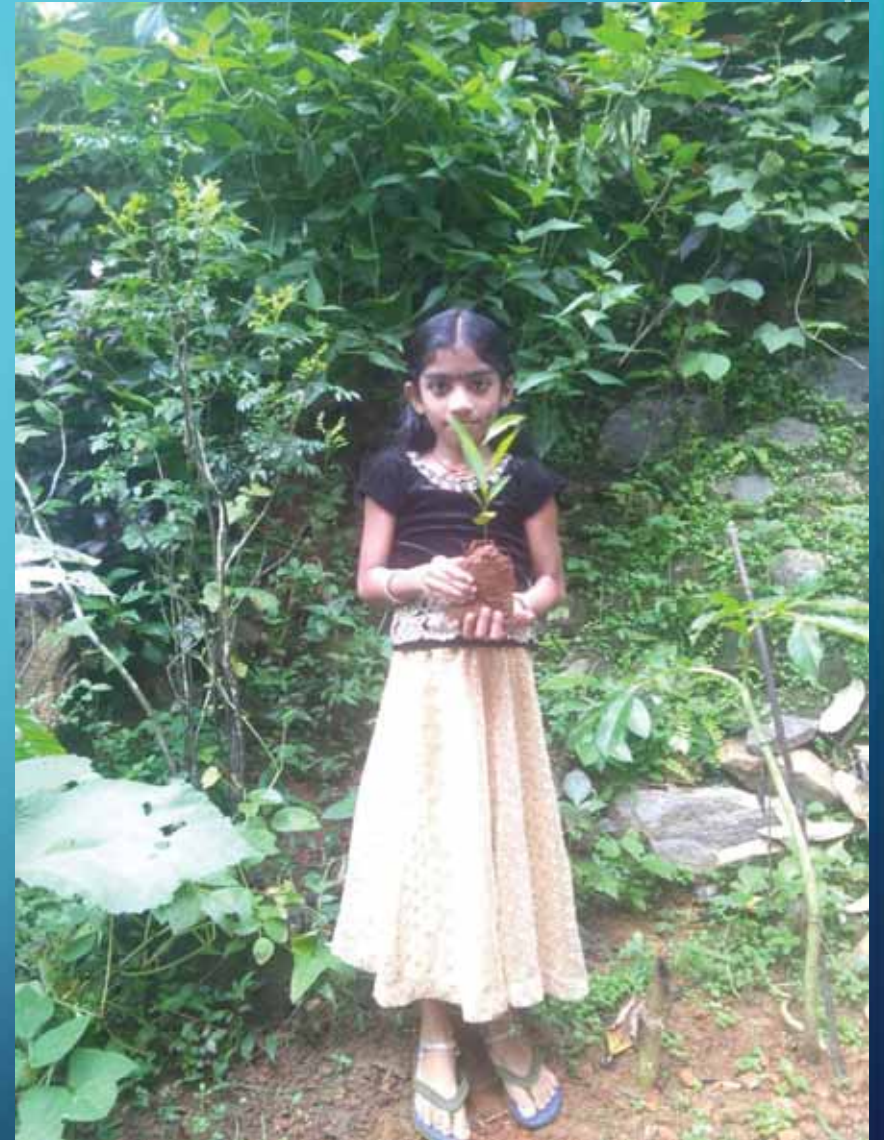

The background is a blue gradient with white circuit board patterns in the corners. The patterns consist of lines and circles, resembling a PCB layout.

MTLP SCHOOL THOTTACKAD

SCHOOL OPENING

CRAFT WORK

ENVIRONMENTAL DAY